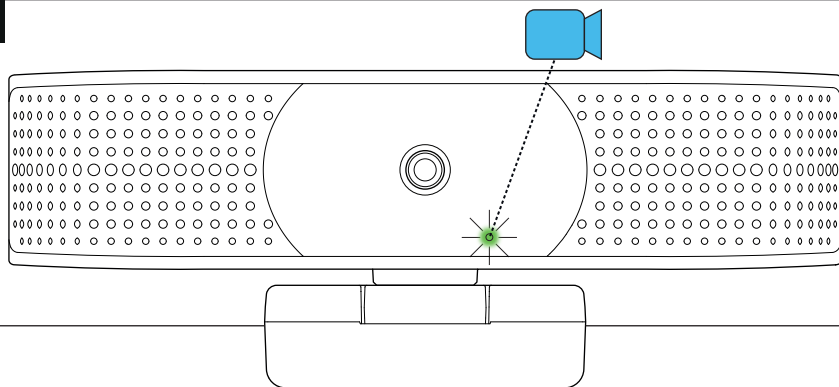

4

FAQ

WWW.TRUST.COM/24422/FAQ

 **Trust**
4K WEBCAM
with auto focus

TW-350