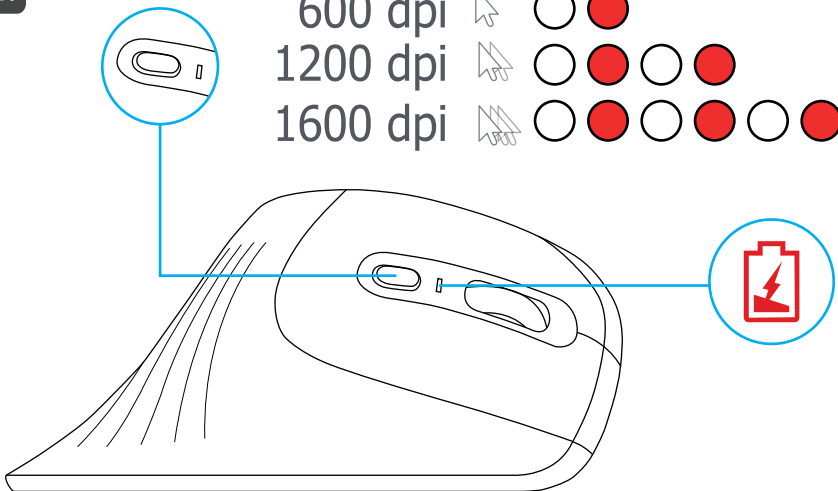

4.

600 dpi  ○ ●
1200 dpi  ○ ● ○ ●
1600 dpi  ○ ● ○ ● ○ ●

5.

FAQ

Frequently asked questions

<http://www.trust.com/23507/faq>

 **Trust**

VERRO Wireless Mouse