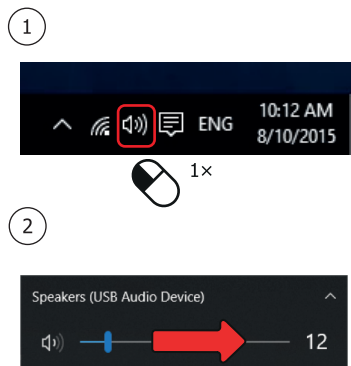

4

Windows 8

Windows 10/7/Vista

6. ECO Mode

ECO mode

on   

off  

FAQ WWW.TRUST.COM/23696/FAQ