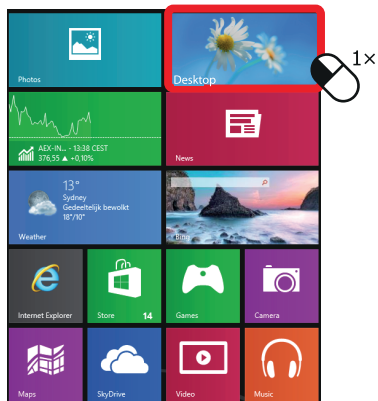

4

Windows 8

Windows 10/7/Vista

6. ECO Mode

ECO mode

on   

off  

FAQ WWW.TRUST.COM/23696/FAQ