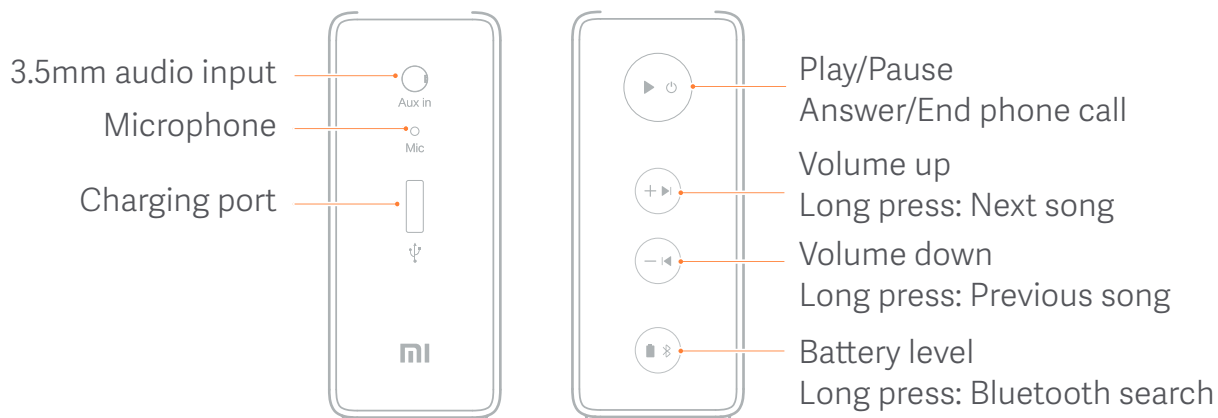

Controls

| Connect

1

Speaker

Press  for 2 seconds until you hear a notification sound. The speaker will turn on Bluetooth automatically.

2

Mobile devices

Turn on Bluetooth on your mobile device and choose Mi Bluetooth Speaker. After the speaker is connected, you will hear a notification sound and LED light will turn blue. Turn on Bluetooth on your mobile device next time, and the speaker will connect automatically.

More

Connect new mobile device

Long press  for 2 seconds to make the speaker's Bluetooth visible. Then connect the speaker from a new device.

| Features

Bluetooth speaker

Connect via Bluetooth to control the speaker from your phone.

Wired speaker

Connect your speaker via 3.5mm cable to play music.

*Audio will be played via Bluetooth if connection is established.

Phone

When connected via Bluetooth, the speaker will pause the music and play a ringtone for incoming calls. Press  to answer/end calls.

More

Charging

LED light is red when the speaker is charging. It will go out when the battery is fully charged.

| Product specifications

Maximum output	2.5W x 2 (4ohms, THD<0.1%)
Speaker	Ø36mm, Driver X 2
Bluetooth	4.0
Microphone	Hands Free Microphone × 1
Frequency range	85Hz-20KHz
Battery	1500mAh 3.8V
Charge time	2.5h
USB power input	5V $\overline{=}$ 2A
Product dimensions	168 X 58 X 24.5 mm
Operating temperature range	0°C-45°C