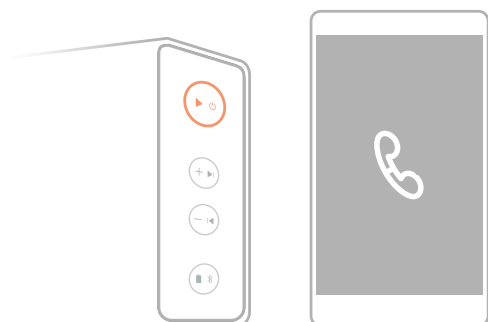

Controls

| Connect

1

Speaker

Press  for 2 seconds until you hear a notification sound. The speaker will turn on Bluetooth automatically.

2

Mobile devices

Turn on Bluetooth on your mobile device and choose Mi Bluetooth Speaker. After the speaker is connected, you will hear a notification sound and LED light will turn blue. Turn on Bluetooth on your mobile device next time, and the speaker will connect automatically.

More

Connect new mobile device

Long press  for 2 seconds to make the speaker's Bluetooth visible. Then connect the speaker from a new device.

| Features

Bluetooth speaker

Connect via Bluetooth to control the speaker from your phone.

Wired speaker

Connect your speaker via 3.5mm cable to play music.

*Audio will be played via Bluetooth if connection is established.

Phone

When connected via Bluetooth, the speaker will pause the music and play a ringtone for incoming calls. Press  to answer/end calls.