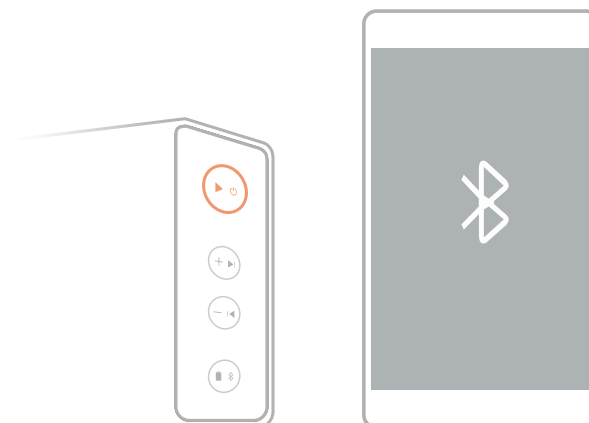

Controls

| Connect

1

Speaker

Press  for 2 seconds until you hear a notification sound. The speaker will turn on Bluetooth automatically.

2

Mobile devices

Turn on Bluetooth on your mobile device and choose Mi Bluetooth Speaker. After the speaker is connected, you will hear a notification sound and LED light will turn blue. Turn on Bluetooth on your mobile device next time, and the speaker will connect automatically.

More

Connect new mobile device

Long press  for 2 seconds to make the speaker's Bluetooth visible. Then connect the speaker from a new device.

| Features

Bluetooth speaker

Connect via Bluetooth to control the speaker from your phone.

Wired speaker

Connect your speaker via 3.5mm cable to play music.

*Audio will be played via Bluetooth if connection is established.

Phone

When connected via Bluetooth, the speaker will pause the music and play a ringtone for incoming calls. Press  to answer/end calls.